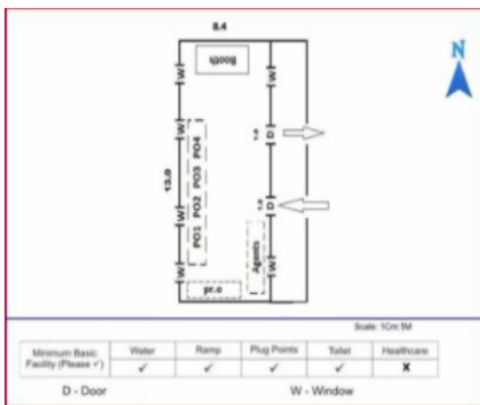

Nazri Naksha

Google Map View

Polling Station Building Front View

Polling Station Front View

Cad View

Key MAP View