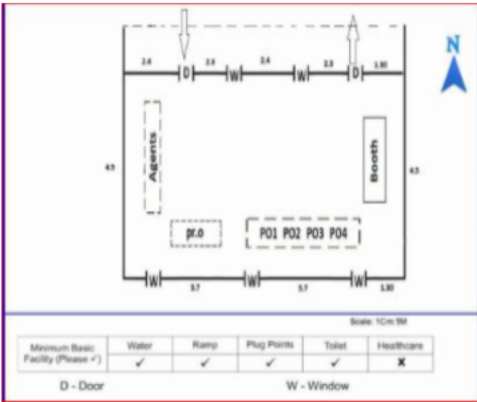

Nazri Naksha

Google Map View

Polling Station Building Front View

Polling Station Front View

Cad View

Key MAP View