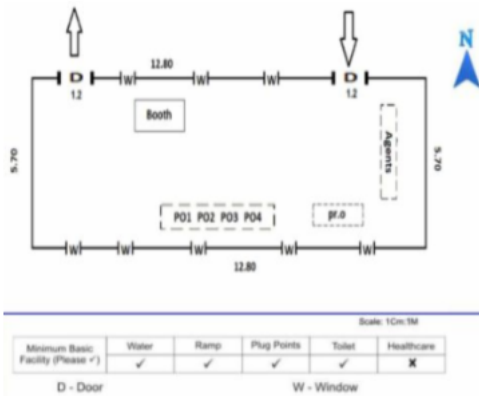

Nazri Naksha

Google Map View

Polling Station Building Front View

Polling Station Front View

Cad View

Key MAP View