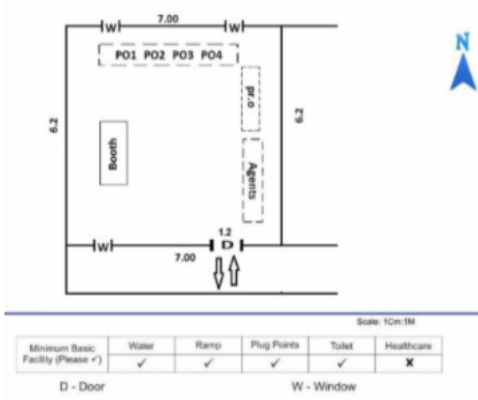

Nazri Naksha

Google Map View

Polling Station Building Front View

Polling Station Front View

Cad View

Key MAP View