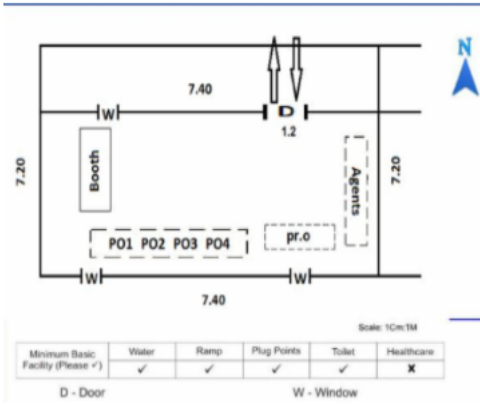

Nazri Naksha

Google Map View

Polling Station Building Front View

Polling Station Front View

Cad View

Key MAP View