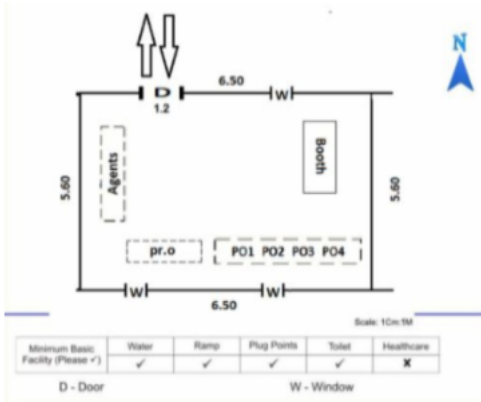

Nazri Naksha

Google Map View

Cad View