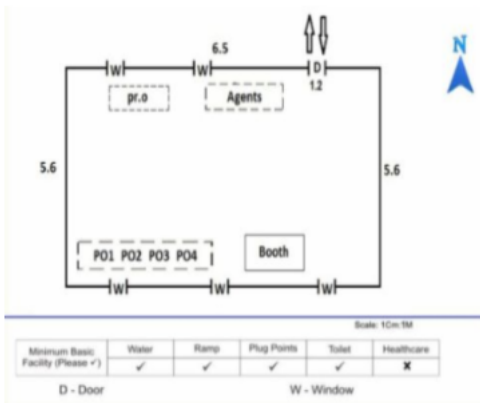

Nazri Naksha

Google Map View

Polling Station Building Front View

Polling Station Front View

Cad View

Key MAP View