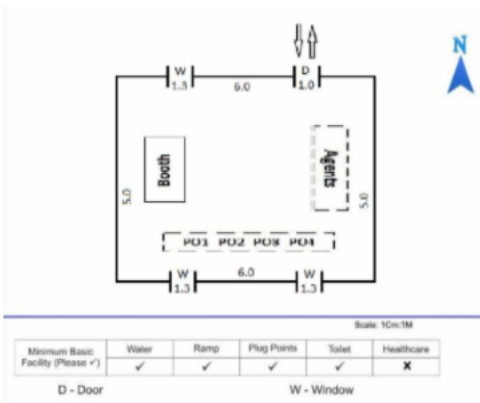

Nazri Naksha

Google Map View

Polling Station Building Front View

Polling Station Front View

Cad View

Key MAP View