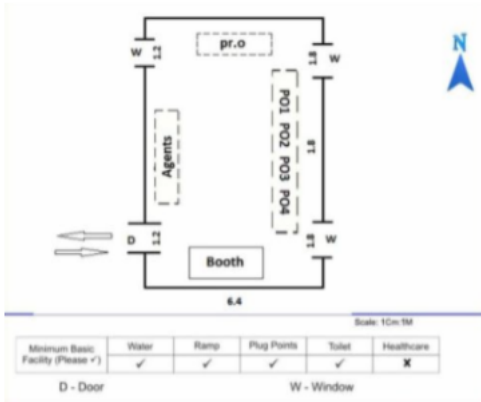

Nazri Naksha

Google Map View

Polling Station Building Front View

Polling Station Front View

Cad View

Key MAP View