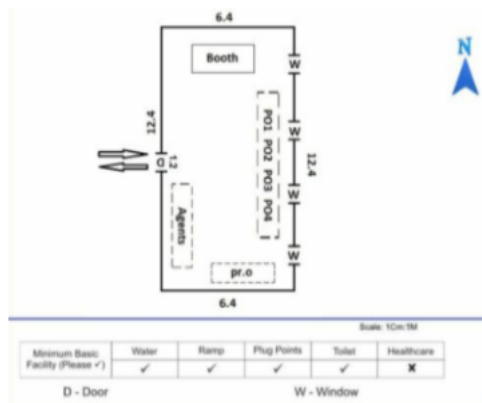

Nazri Naksha

Google Map View

Polling Station Building Front View

Polling Station Front View

Cad View

Key MAP View