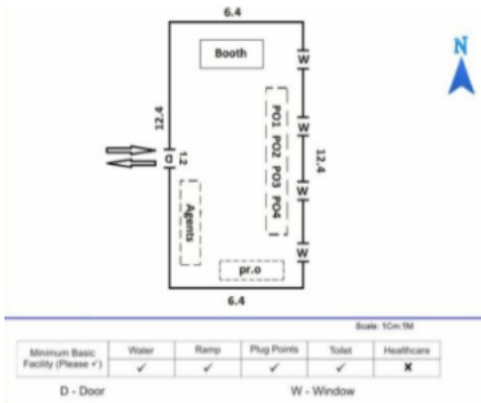

Nazri Naksha

Google Map View

Polling Station Building Front View

Polling Station Front View

Cad View

Key MAP View