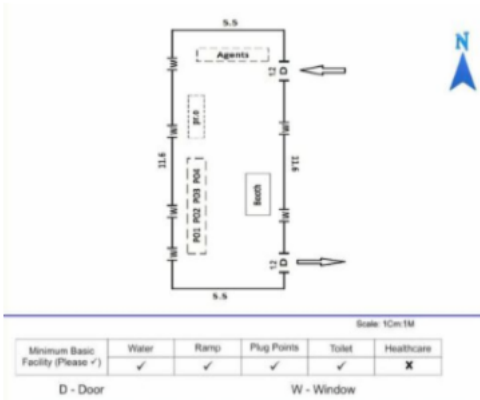

Nazri Naksha

Google Map View

Polling Station Building Front View

Polling Station Front View

Cad View

Key MAP View