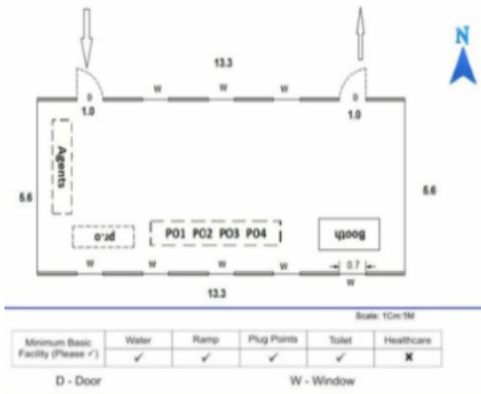

Nazri Naksha

Google Map View

Polling Station Building Front View

Polling Station Front View

Cad View

Key MAP View