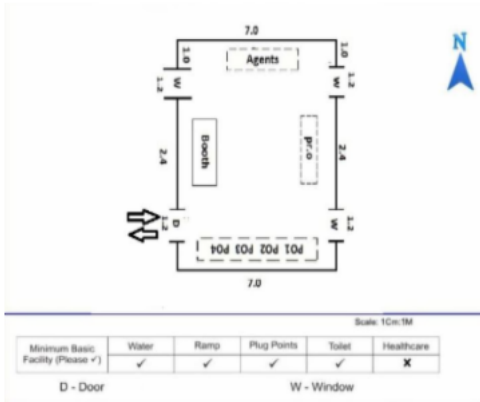

Nazri Naksha

Google Map View

Polling Station Building Front View

Polling Station Front View

Cad View

Key MAP View