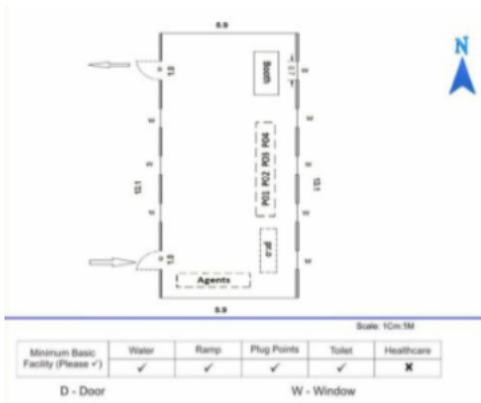

Nazri Naksha

Google Map View

Polling Station Building Front View

Polling Station Front View

Cad View

Key MAP View