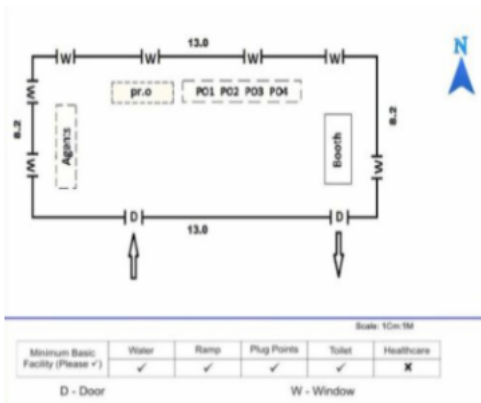

Nazri Naksha

Google Map View

Cad View