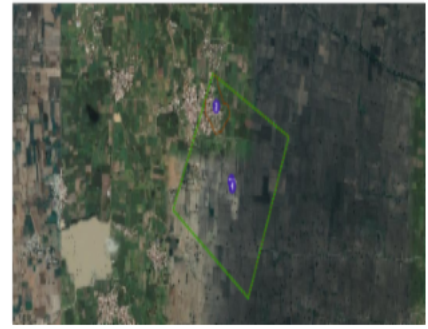

Nazri Naksha

Google Map View