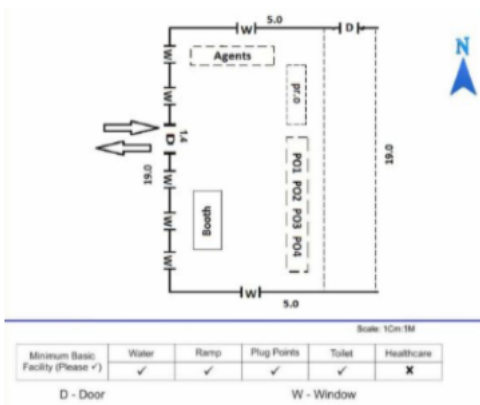

Nazri Naksha

Google Map View

Polling Station Building Front View

Polling Station Front View

Cad View

Key MAP View