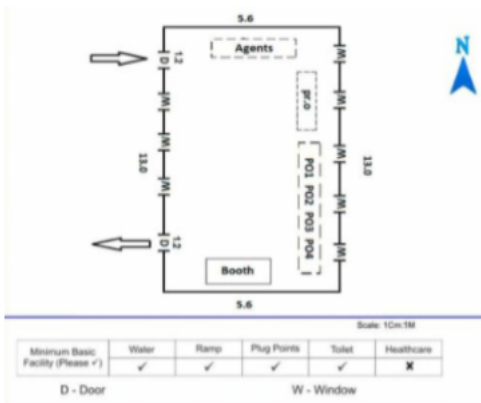

Nazri Naksha

Google Map View

Polling Station Building Front View

Polling Station Front View

Cad View

Key MAP View