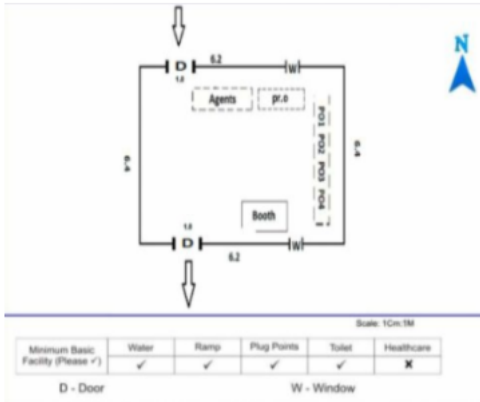

Nazri Naksha

Google Map View

Cad View