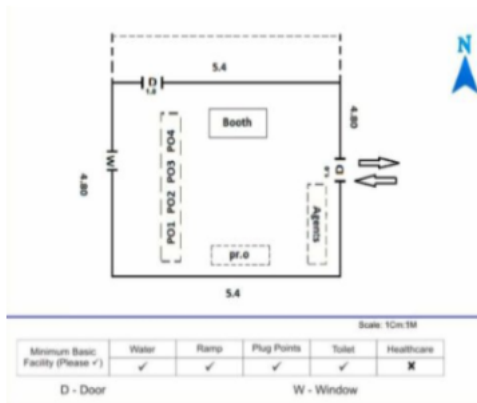

Nazri Naksha

Google Map View

Polling Station Building Front View

Polling Station Front View

Cad View

Key MAP View