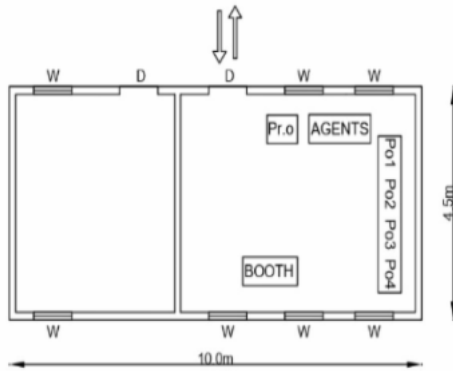

Nazri Naksha

Google Map View

Polling Station Building Front View

Polling Station Front View

Cad View

Key MAP View