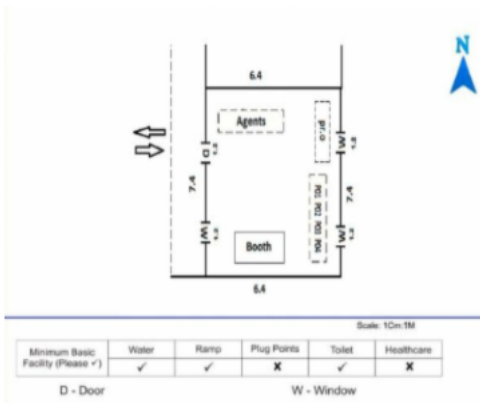

Nazri Naksha

Google Map View

Polling Station Building Front View

Polling Station Front View

Cad View

Key MAP View