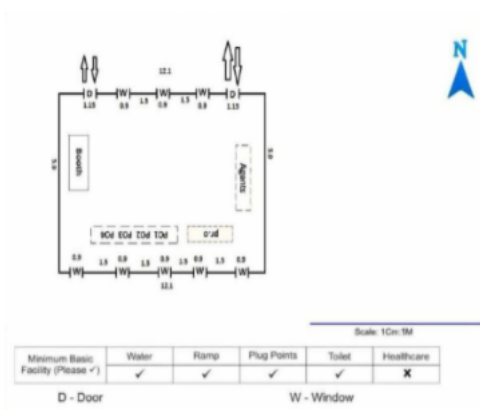

Nazri Naksha

Google Map View

Polling Station Building Front View

Polling Station Front View

Cad View

Key MAP View