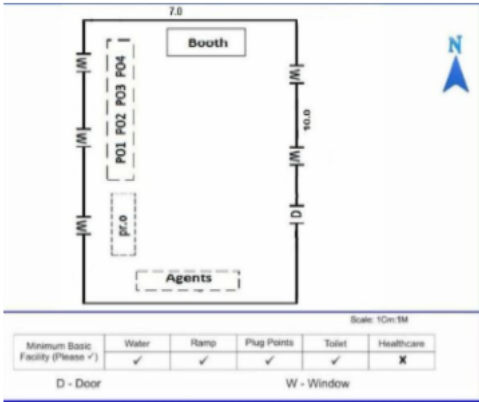

Nazri Naksha

Google Map View

Polling Station Building Front View

Polling Station Front View

Cad View

Key MAP View