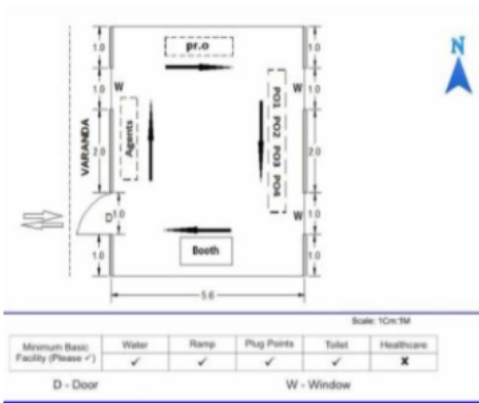

Nazri Naksha

Google Map View

Polling Station Building Front View

Polling Station Front View

Cad View

Key MAP View