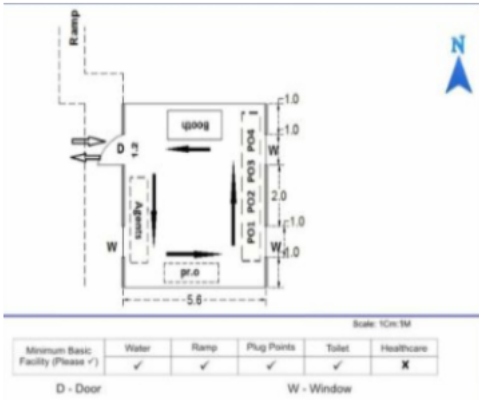

Nazri Naksha

Google Map View

Cad View