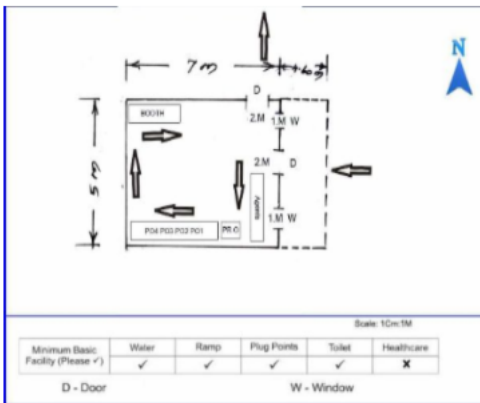

Nazri Naksha

Google Map View

Polling Station Building Front View

Polling Station Front View

Cad View

Key MAP View