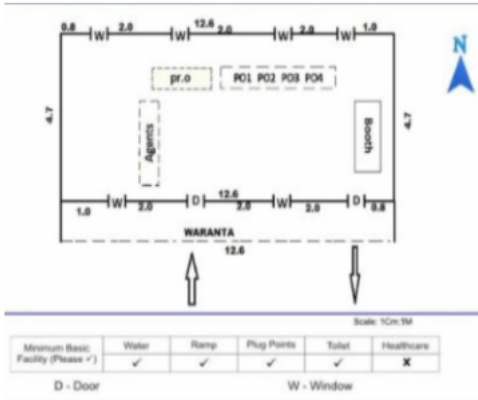

Nazri Naksha

Google Map View

Cad View