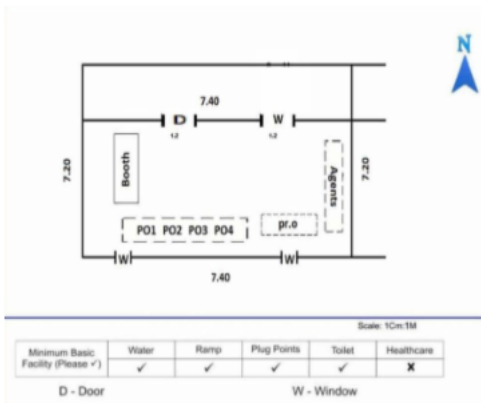

Nazri Naksha

Google Map View

Polling Station Building Front View

Polling Station Front View

Cad View

Key MAP View