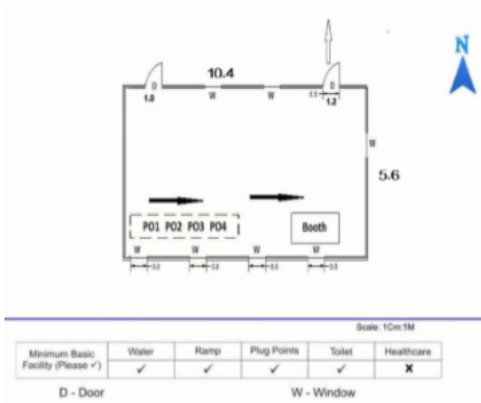

Nazri Naksha

Google Map View

Cad View