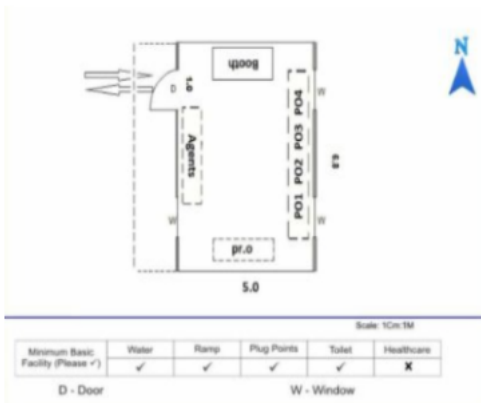

Nazri Naksha

Google Map View

Polling Station Building Front View

Polling Station Front View

Cad View

Key MAP View