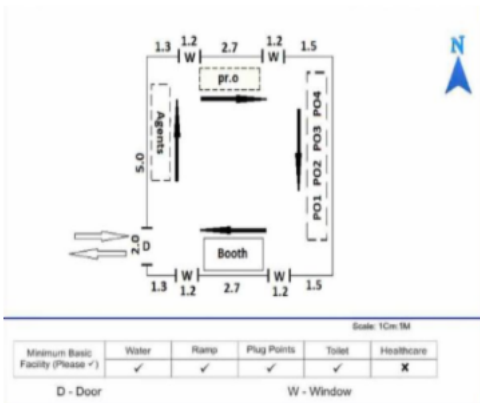

Nazri Naksha

Google Map View

Polling Station Building Front View

Polling Station Front View

Cad View

Key MAP View