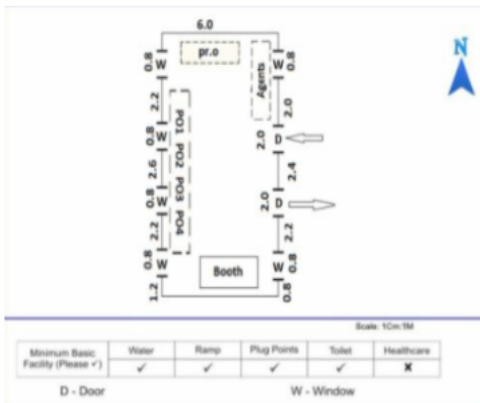

Nazri Naksha

Google Map View

Polling Station Building Front View

Polling Station Front View

Cad View

Key MAP View