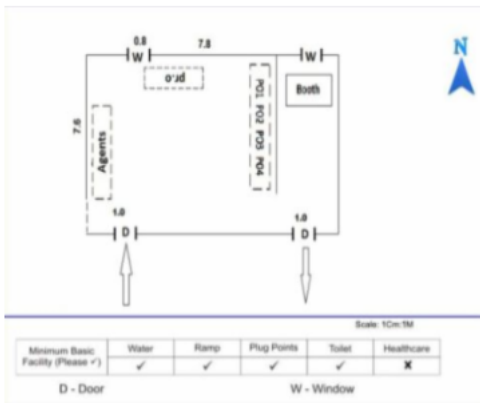

Nazri Naksha

Google Map View

Polling Station Building Front View

Polling Station Front View

Cad View

Key MAP View