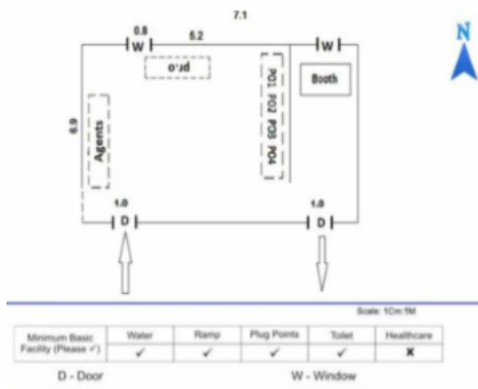

Nazri Naksha

Google Map View

Polling Station Building Front View

Polling Station Front View

Cad View

Key MAP View