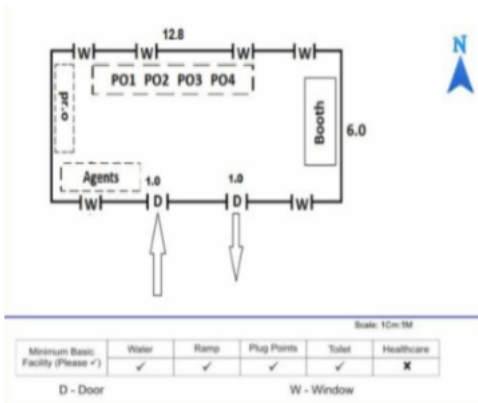

Nazri Naksha

Google Map View

Cad View