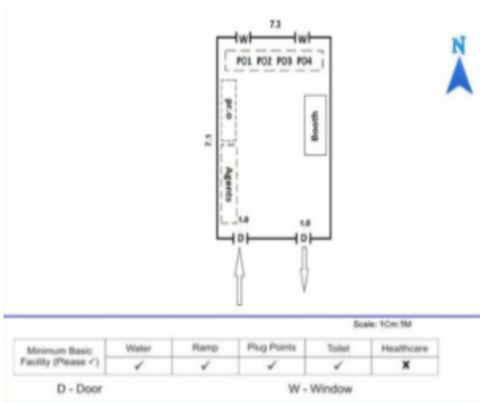

Nazri Naksha

Google Map View

Polling Station Building Front View

Polling Station Front View

Cad View

Key MAP View