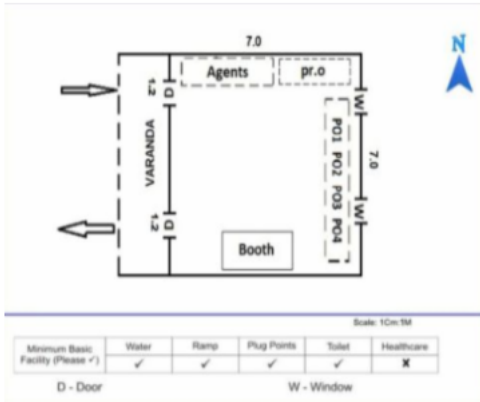

Nazri Naksha

Google Map View

Polling Station Building Front View

Polling Station Front View

Cad View

Key MAP View