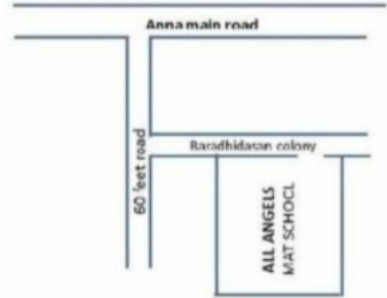

Nazri Naksha

Google Map View