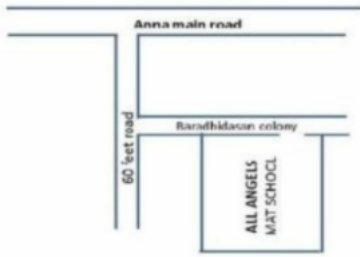

Nazri Naksha

Google Map View