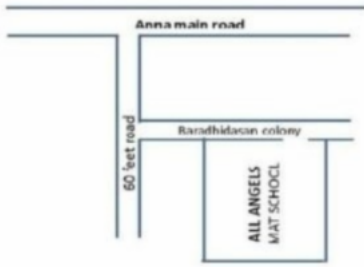

Nazri Naksha

Google Map View