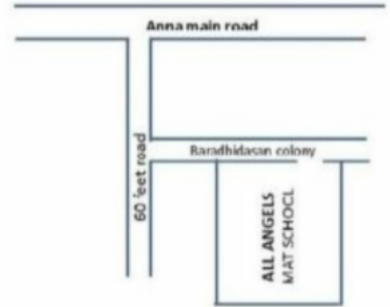

Nazri Naksha

Google Map View