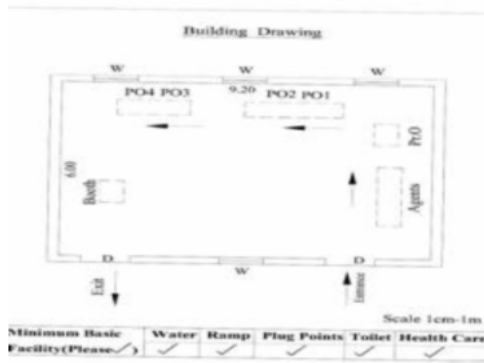

Nazri Naksha

Google Map View

Polling Station Building Front View

Polling Station Front View

Cad View

Key MAP View