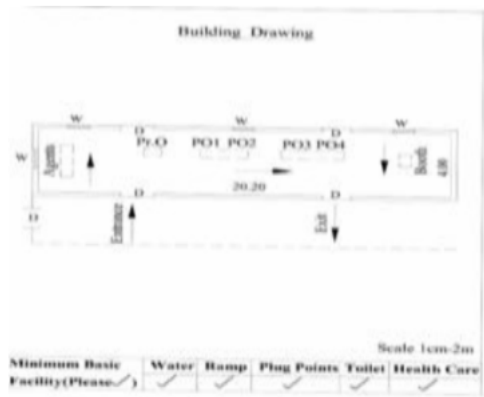

Nazri Naksha

Google Map View

Polling Station Building Front View

Polling Station Front View

Cad View

Key MAP View