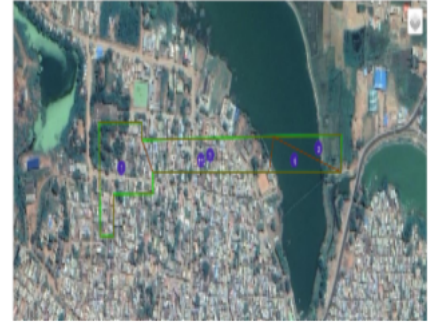

Nazri Naksha

Google Map View