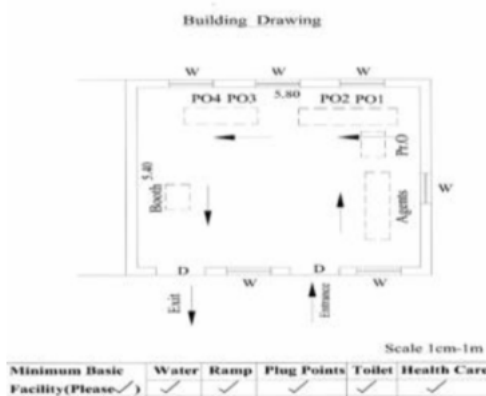

Nazri Naksha

Google Map View

Polling Station Building Front View

Polling Station Front View

Cad View

Key MAP View