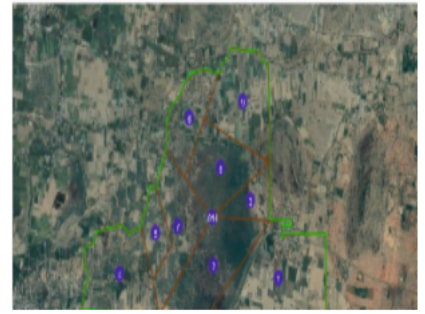

Nazri Naksha

Google Map View