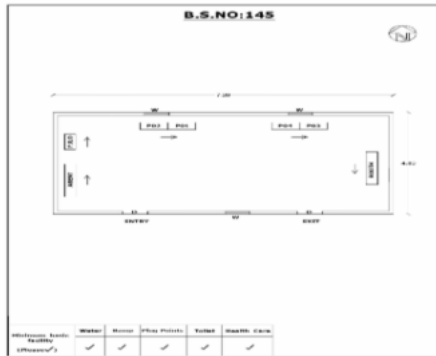

Nazri Naksha

Google Map View

Polling Station Building Front View

Polling Station Front View

Cad View

Key MAP View