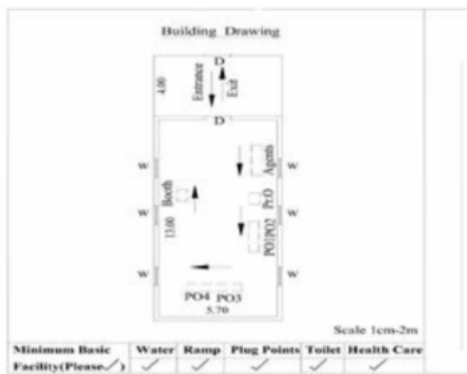

Nazri Naksha

Google Map View

Polling Station Building Front View

Polling Station Front View

Cad View

Key MAP View