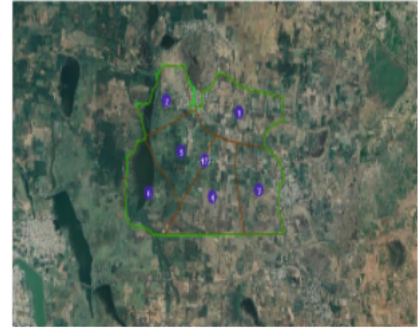

Nazri Naksha

Google Map View