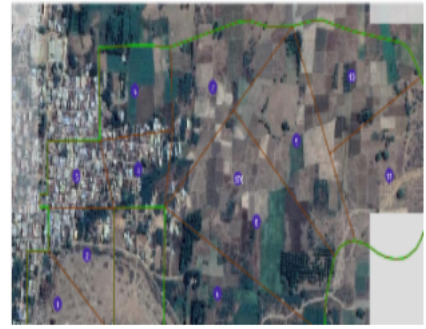

Nazri Naksha

Google Map View