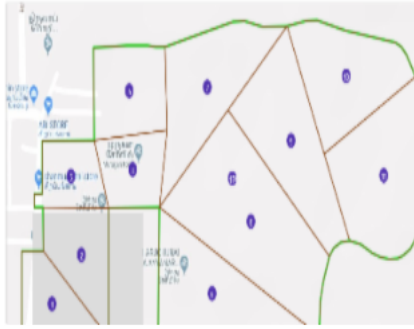

Nazri Naksha

Google Map View